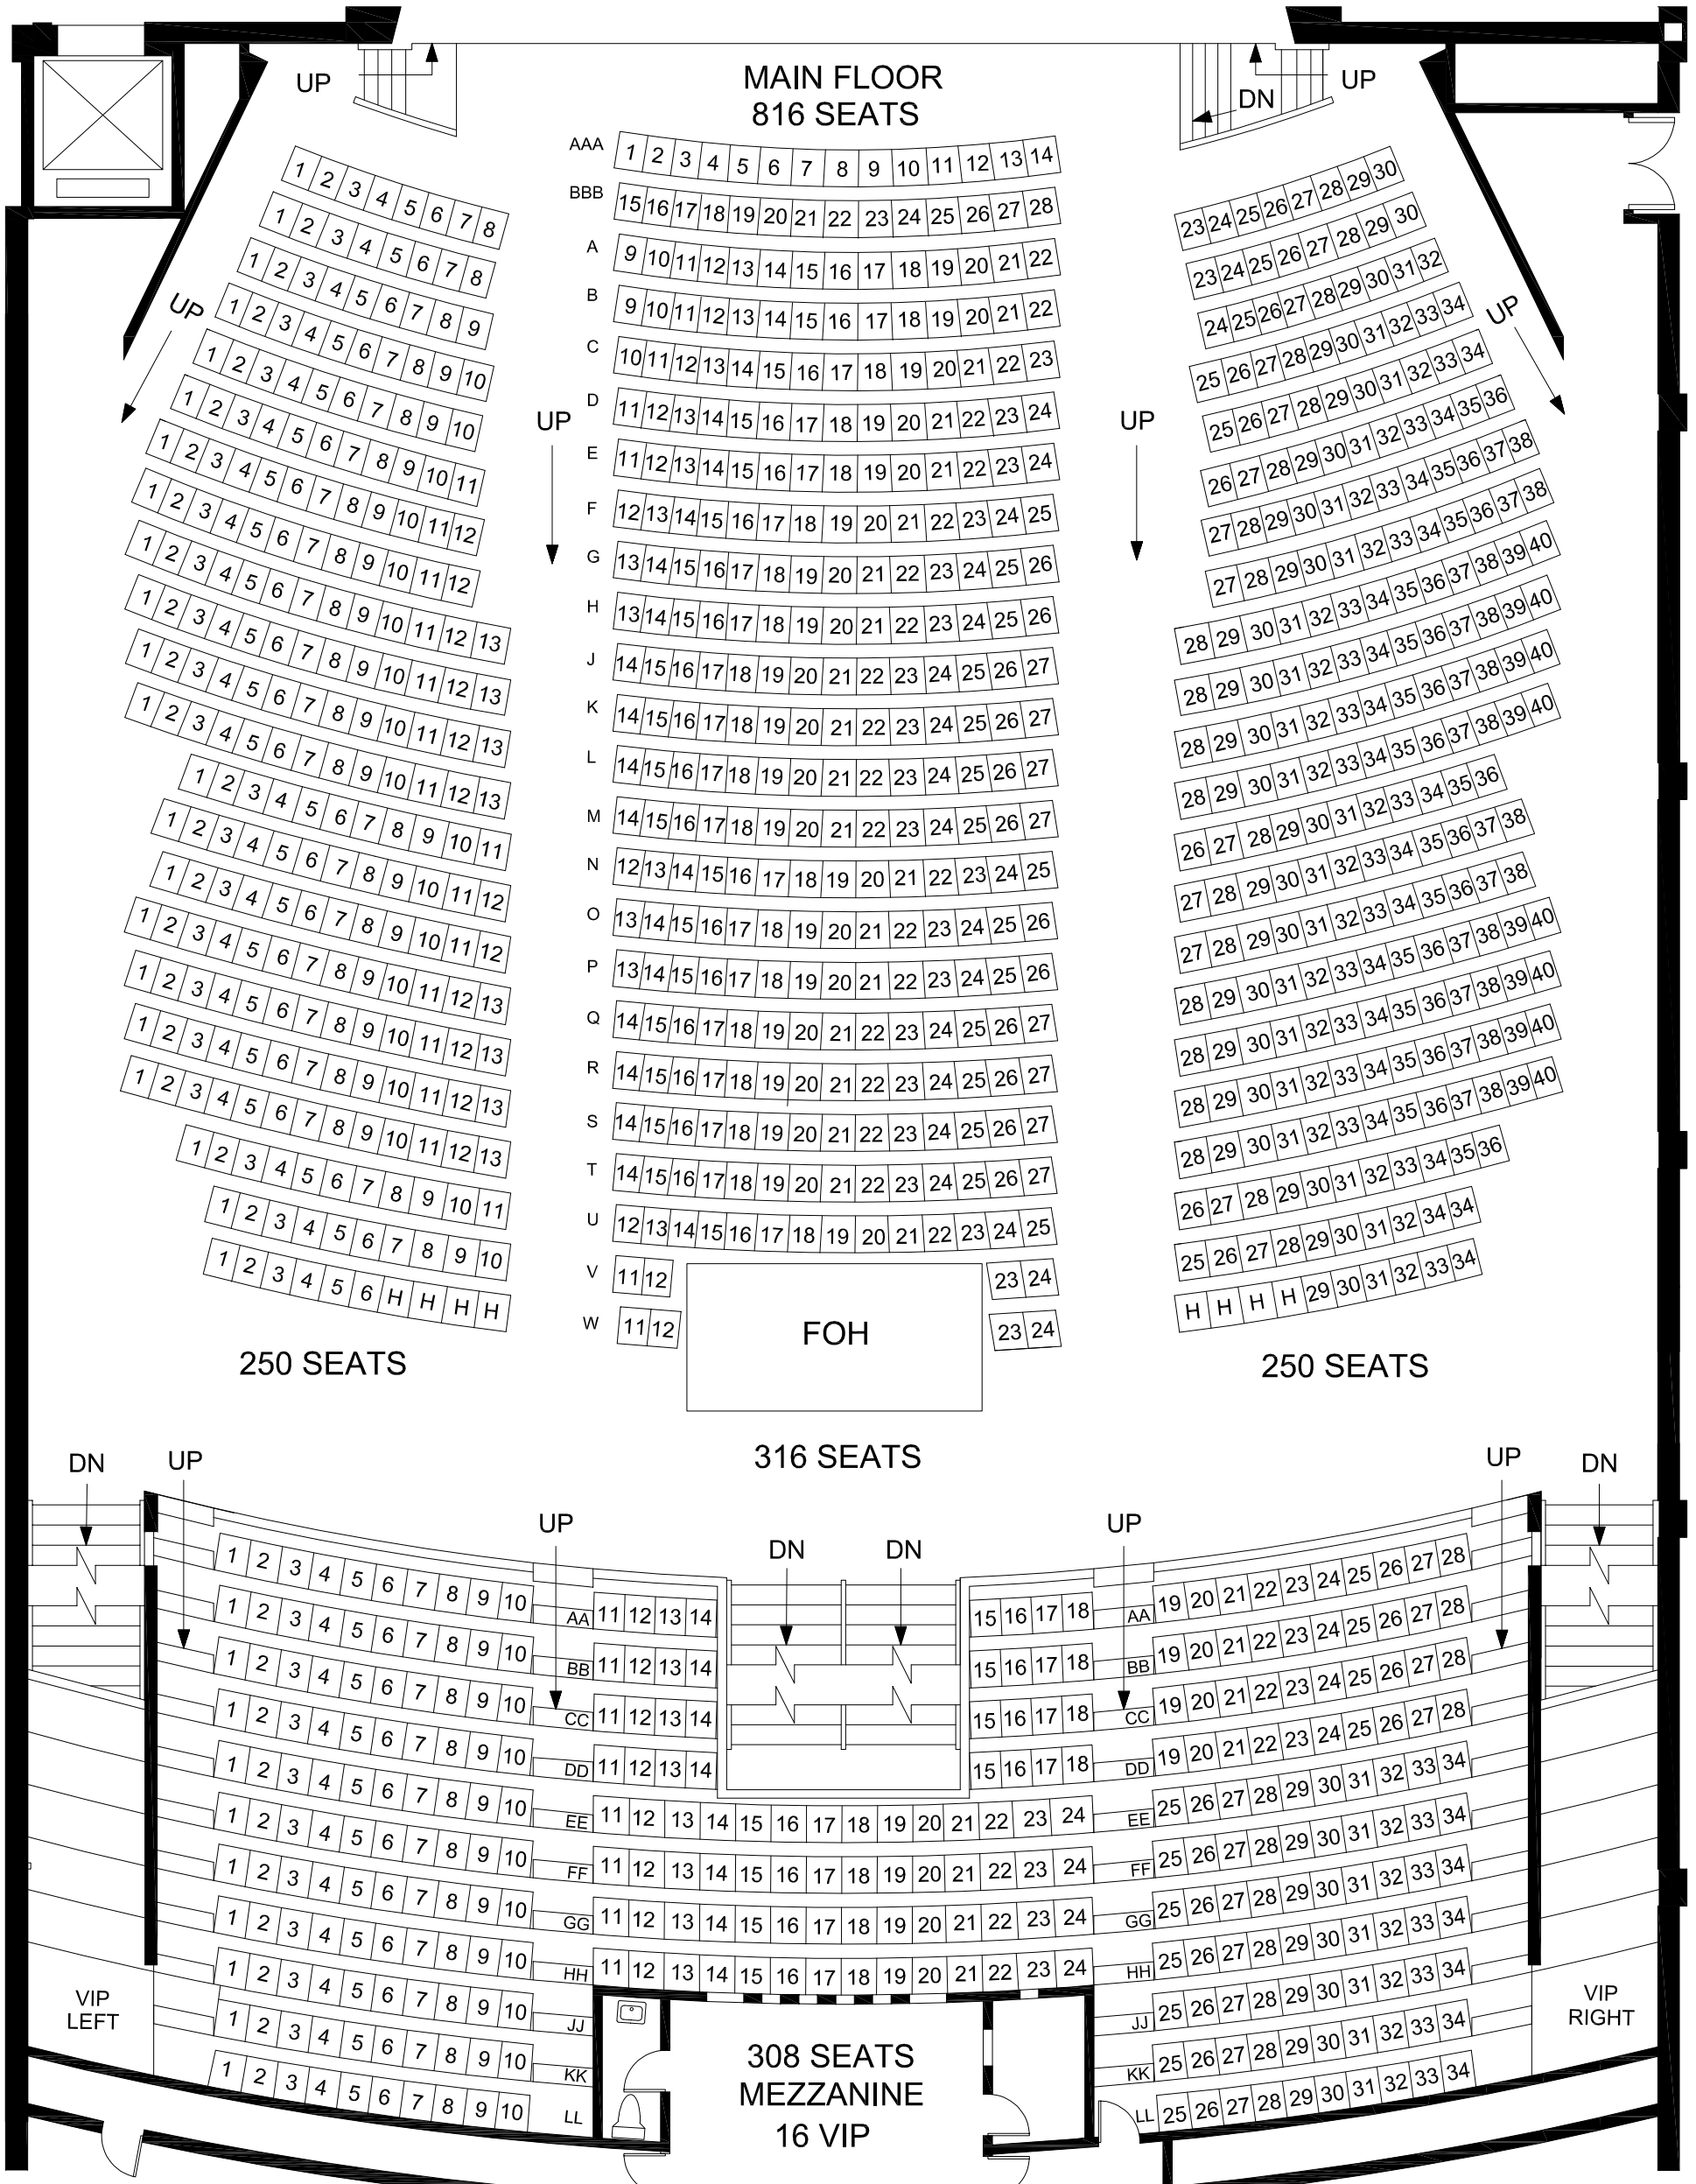

STAGE

QE THEATRE - SEATING PLAN